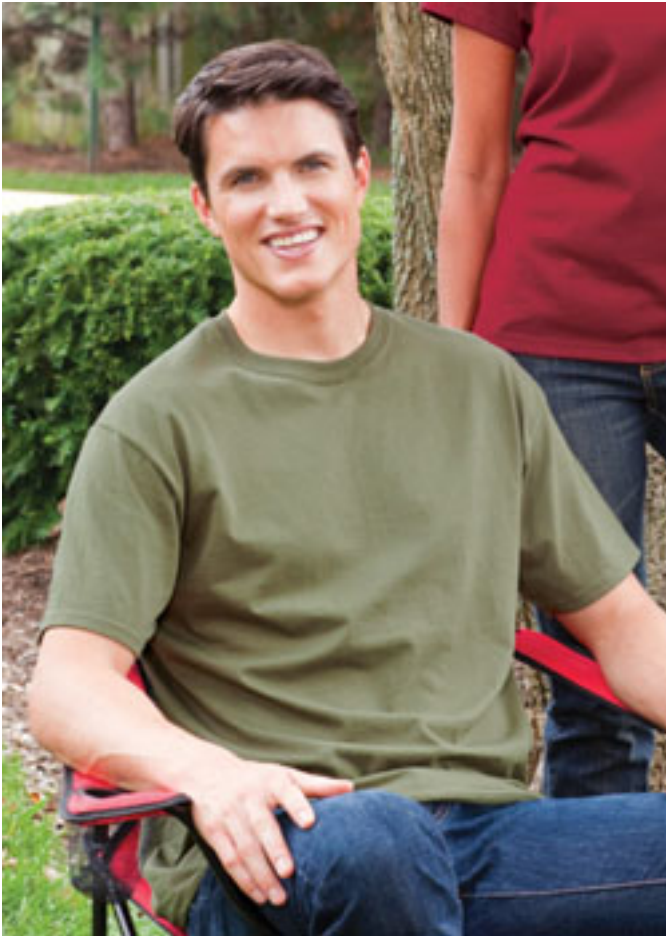

# Adult Short Sleeve T-shirts 2000

Gildan® Adult 6.0 Ounce Ultra Cotton®  
T-Shirt  
Catalog Page #14

Gildan® Adult 6.0 Ounce Ultra Cotton® T-Shirt. 6 ounce, 100% cotton pre-shrunk jersey knit. Double stitched seamless collar, taped neck and shoulders. Quarter-turned body. Double needle sleeve and bottom hems. Classic fit. Tear away label. Sizes S-5XL: Neutrals: Natural, White. Heathers: Ash Grey (99/1), Sport Grey (90/10). Colors: Antique Cherry Red (90/10), Antique Irish Green (90/10), Antique Royal (90/10), Azalea, Black, Blue Dusk, Cardinal Red, Carolina Blue, Charcoal, Cherry Red, Chestnut, Cornsilk, Daisy, Dark Chocolate, Dark Heather (50/50), Forest Green, Galapagos Blue, Gold, Heather Cardinal (50/50), Heather Indigo (50/50), Heather Navy (50/50), Heather Sapphire (50/50), Heliconia, Ice Grey, Indigo Blue, Iris, Irish Green, Jade Dome, Kelly Green, Kiwi, Light Blue, Light Pink, Lime, Maroon, Metro Blue, Military Green, Mint Green, Navy, Olive, Orange, Orchid, Pistachio, Prairie Dust/Coyote Brown, Prepared for Dye, Purple, Red, Royal, Safety