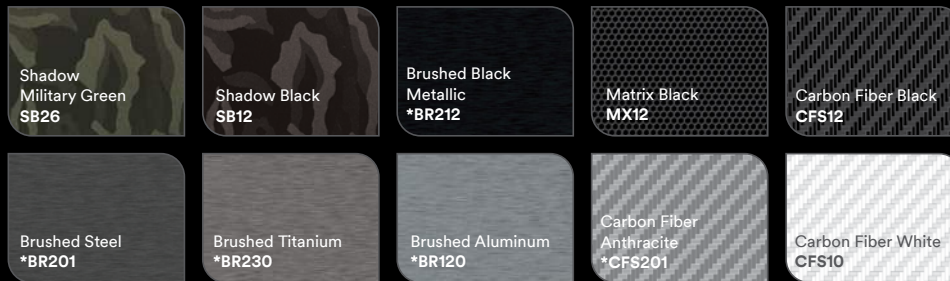

# Gloss

Cinder Spark Red *GP253	Red Metallic *G203	Dragon Fire Red *G363	Dark Red G83	Flame Red G53	Hot Rod Red G13	Fiery Orange *G364	Liquid Copper *G344
Burnt Orange G14	Deep Orange G24	Bright Orange G54	Sunflower G25	Lemon Sting *G335	Bright Yellow G15	Lucid Yellow G55	Green Envy *G336
Kelly Green G46	Light Green G16	Atomic Teal *G356	Midnight Blue GP272	Boat Blue G127	Deep Blue Metallic *G217	Blue Metallic *G227	Blue Raspberry *G378
Cosmic Blue *G377	Intense Blue G47	Blue Fire *G337	Ice Blue *G247	Sky Blue G77	Fierce Fuchsia *G348	Hot Pink G103	Black Rose *GP99
Plum Explosion *GP258	Wicked *GP298	Ember Black *GP282	Galaxy Black *GP292	Black Metallic *G212	Black G12	Anthracite *G201	Charcoal Metallic *G211
Glacier Gray *GP291	White Aluminum *G120	Sterling Silver *G251	Storm Gray G31	White Gold Sparkle *GP240	White G10	Light Ivory G79	Gold Metallic *G241

## Satin

---

## Textures

---